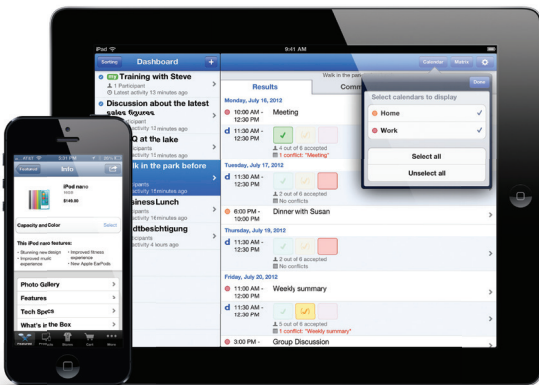

About us

We provide innovative IT solutions to business challenges. The new economy demands faster, more mobile capabilities, whilst ensuring that every dollar spent has a return on its investment. Soltius is committed to delivering IT.

It offers integrated end to end implementation services that enable organizations to analyze data, generate insights and ultimately value. Our strength in diverse Business Intelligence tools together with our experience of delivering successful BI implementations in several countries and across multiple industries makes us a reliable and suitable business intelligence partner, we not only cater to our client's existing needs but accommodate the innovations and emerging trends and re-invigorate their Business Intelligence initiative, making it more appealing, insightful, and actionable.

What we Do