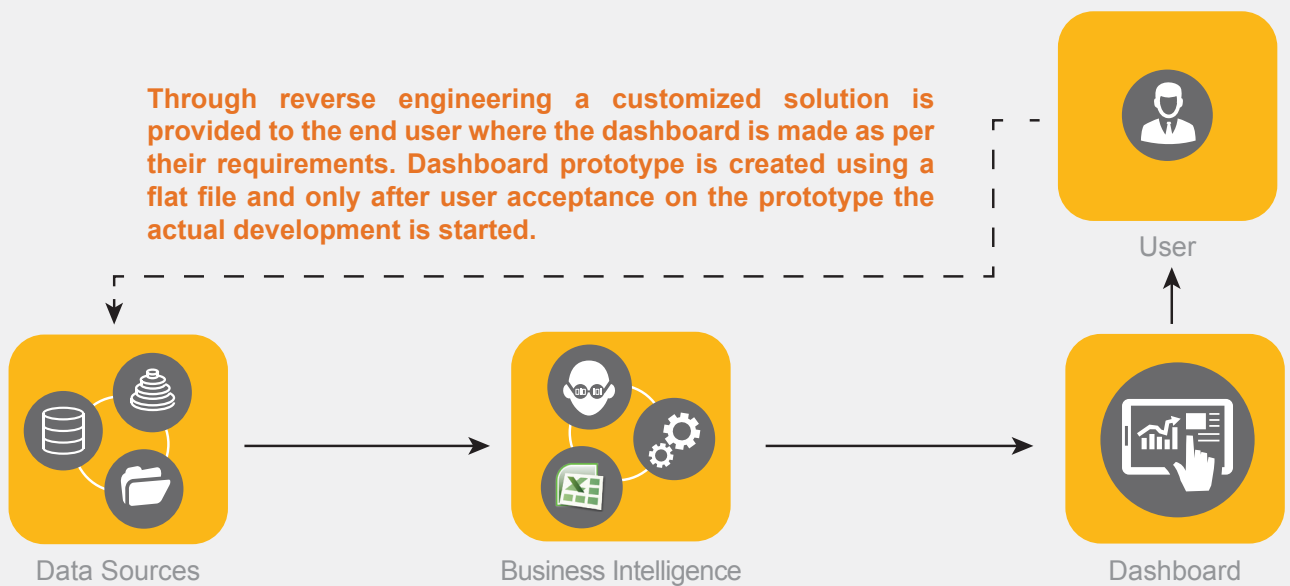

## SAP Business Objects Business Intelligence (BI) platform

Provides flexible systems management for an enterprise BI standard that allows administrators to confidently deploy and standardize their BI implementations on a proven, scalable, and adaptive service-oriented architecture.

## ■ Visualized Deployment Methodology

The **Conventional Deployment** is a 'Big Bang' approach where the users get to see the end results only after data warehouse and data marts are ready. This leaves a gap between user expectations and realized system.

Through Visualized deployment we seek to trigger the thinking mechanism of the business user by supplying them with a base structure dashboard. This method does not take extensive time and effort to develop. Also, the changes are made as per user requirement with ease.